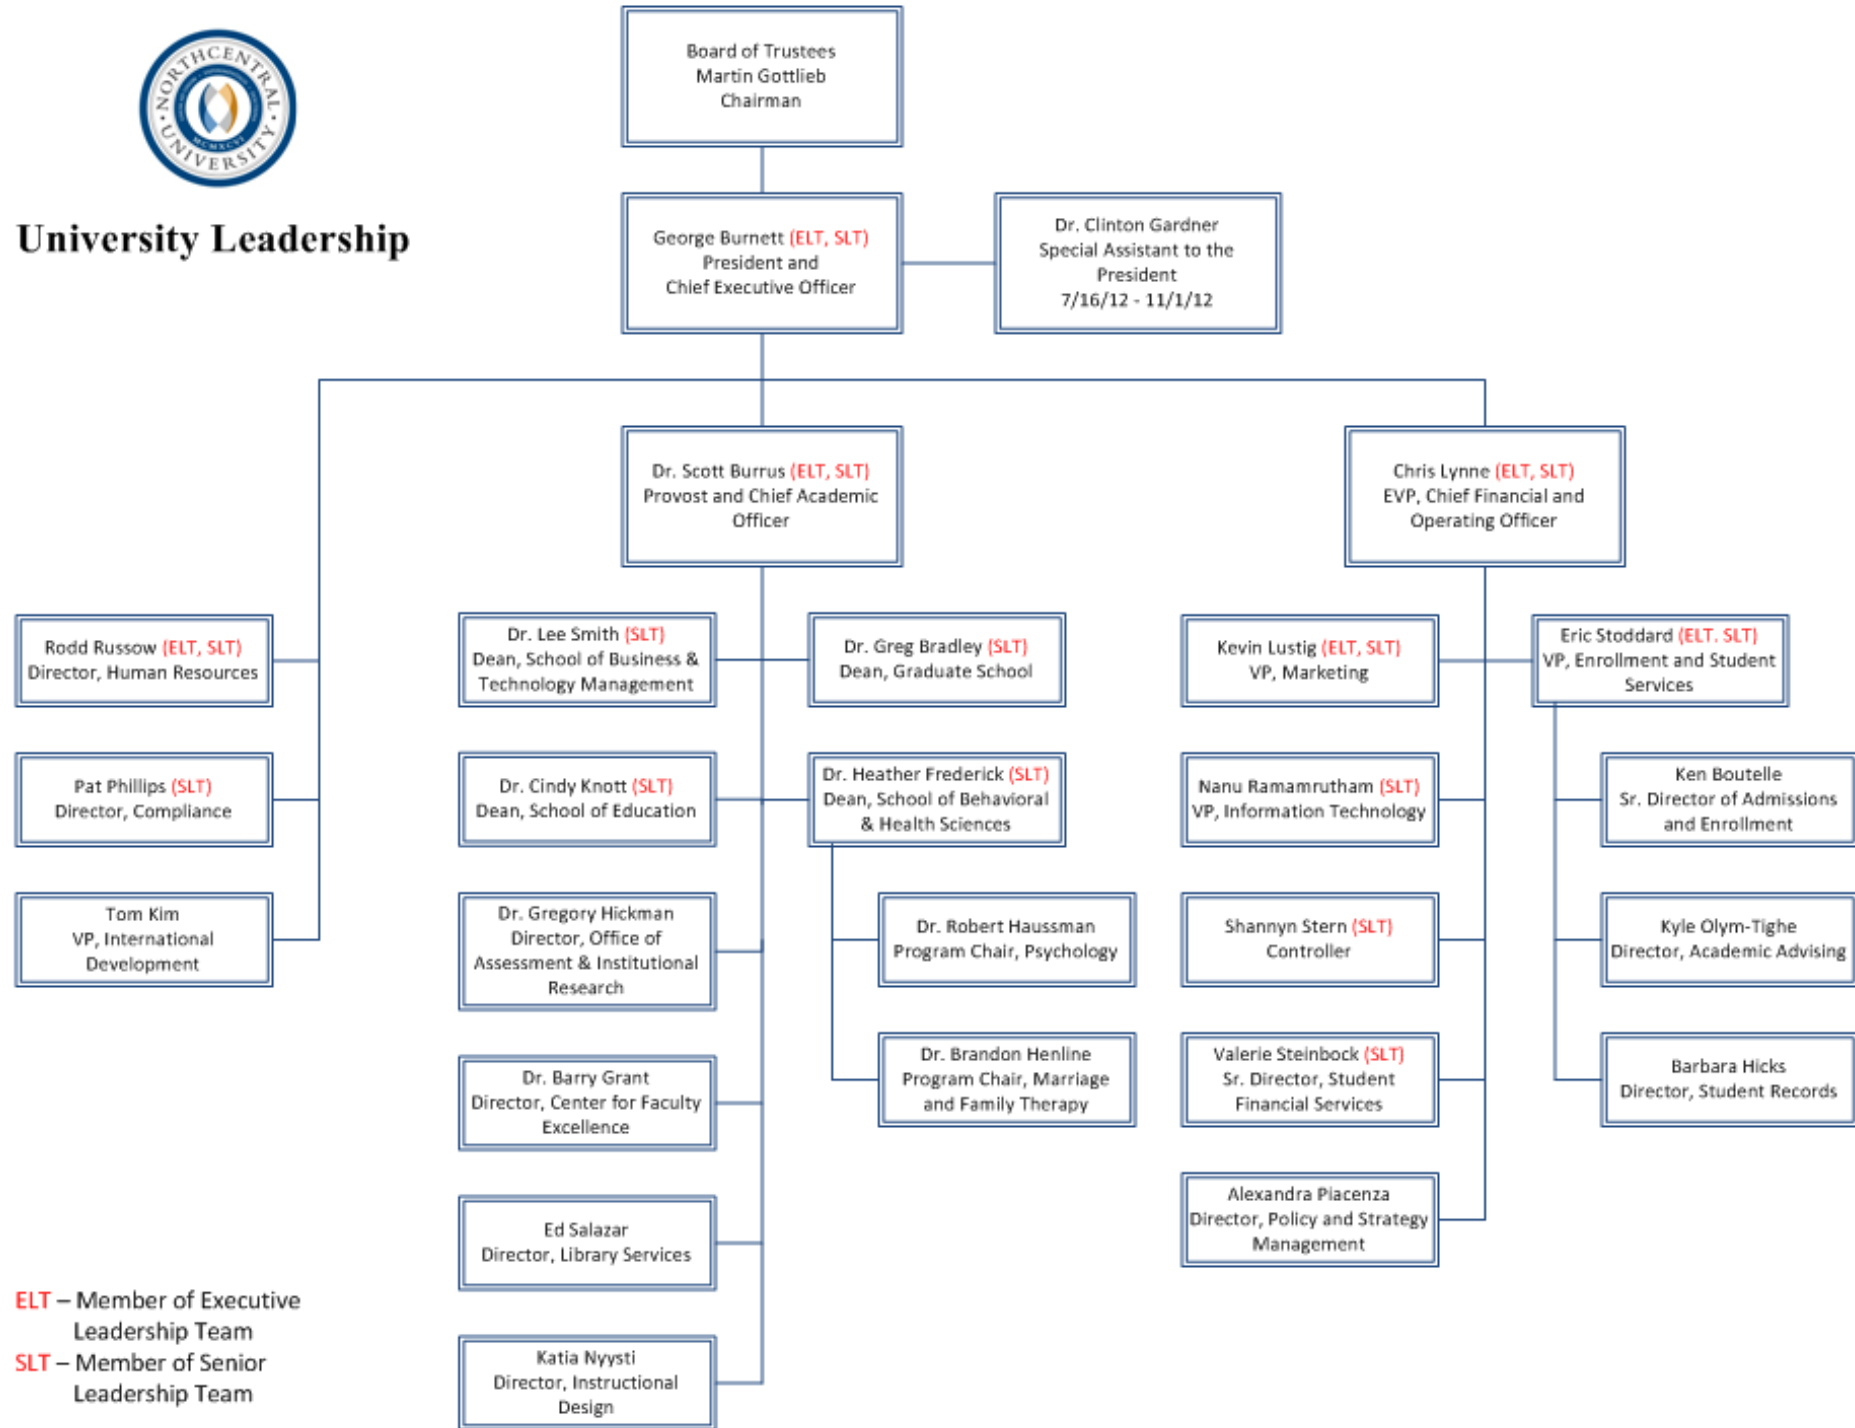

University Leadership

ELT – Member of Executive Leadership Team
 SLT – Member of Senior Leadership Team